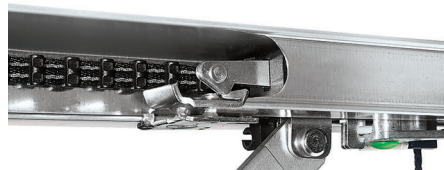

The dual bulb and lens covers diffuse the lighting in your garage while you enter or exit your garage. A three minute auto delay shuts your lights off automatically for your convenience.

Hörmann Innovations

Belt Tension Guard

Hörmann SilentDrive® garage door openers come with the unique Beltension Guard™ built into the opener rail, to maintain proper belt tension for the life of the opener.

EngageLock™

Hörmann SilentDrive® garage door openers are equipped with the unique EngageLock™ built into the opener rail. It eliminates door back drive action in the event of a power loss, securing your home and property.