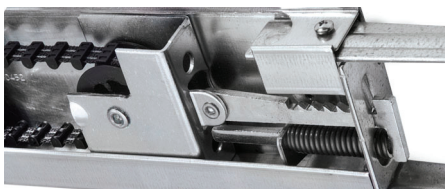

SilentDrive®

Garage Door Opener

WARRANTY

Limited Lifetime

CONVENIENCE, QUIETNESS, SECURITY

The Hörmann SilentDrive® garage door opener brings you the latest in German engineering and manufacturing excellence. All SilentDrive® openers are built with a DC motor and a composite aramid fiber reinforced belt drive system that provide a very quiet operation, dramatically enhancing your total quality experience. The adjustable “soft” start and “soft” stop feature allows minimum wear on the door and opener, ensuring a quiet-running door at every stage of opening and closing. With a SilentDrive® opener you benefit not only from the safety features compliant with UL 325 requirements but from the unique Hörmann Beltension Guard™ and the EngageLock™.

All SilentDrive® openers are built with a DC motor and come with a belt drive system. The DC motor and Belt Drive System make for very quiet operation, dramatically enhancing your total quality experience.

Belt Tension Guard

Hörmann SilentDrive® garage door openers come with the unique Beltension Guard™ built into the opener rail, to maintain proper belt tension for the life of the opener.

EngageLock™

Hörmann SilentDrive® garage door openers are equipped with the unique EngageLock™ built into the opener rail. It eliminates door back drive action in the event of a power loss, securing your home and property.