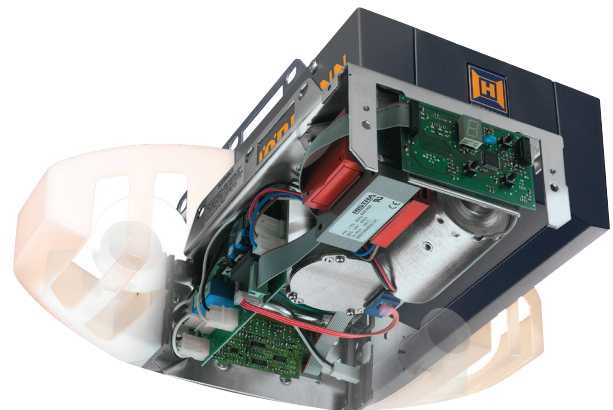

SilentDrive®

Garage Door Opener

WARRANTY

Limited Lifetime

CONVENIENCE, QUIETNESS, SECURITY

The Hörmann SilentDrive® garage door opener brings you the latest in German engineering and manufacturing excellence. All SilentDrive® openers are built with a DC motor and a composite aramid fiber reinforced belt drive system that provide a very quiet operation, dramatically enhancing your total quality experience. The adjustable “soft” start and “soft” stop feature allows minimum wear on the door and opener, ensuring a quiet-running door at every stage of opening and closing. With a SilentDrive® opener you benefit not only from the safety features compliant with UL 325 requirements but from the unique Hörmann Beltension Guard™ and the EngageLock™.

All SilentDrive® openers are built with a DC motor and come with a belt drive system. The DC motor and Belt Drive System make for very quiet operation, dramatically enhancing your total quality experience.

The dual bulb and lens covers diffuse the lighting in your garage while you enter or exit your garage. A three minute auto delay shuts your lights off automatically for your convenience.

Hörmann Innovations

Belt Tension Guard

Hörmann SilentDrive® garage door openers come with the unique Beltension Guard™ built into the opener rail, to maintain proper belt tension for the life of the opener.

EngageLock™

Hörmann SilentDrive® garage door openers are equipped with the unique EngageLock™ built into the opener rail. It eliminates door back drive action in the event of a power loss, securing your home and property.